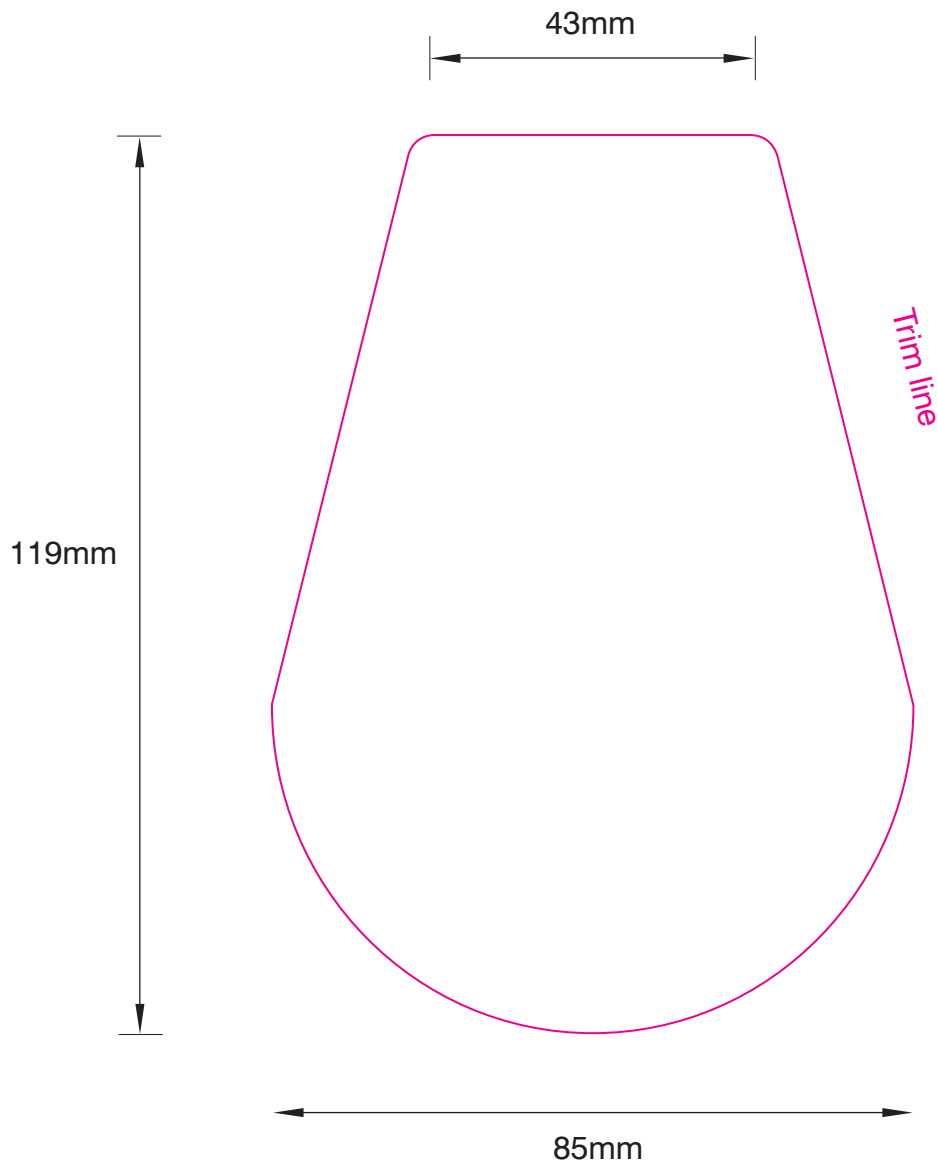

## Artwork Specifications

1. All artwork must be submitted at 100% scale as shown by the template above.
2. All artwork must be submitted as a high resolution PDF with fonts outlined and in CMYK colour.
3. No PMS or special colours can be accommodated.
4. Maximum file size is 4mb.
5. The magenta outline shown above is the actual trim mark. Should your design bleed outside the trim line, please allow a minimum of 5mm all round.
6. Artwork must be placed **behind** the trim line
7. Artwork must be contained on a page no bigger than A4